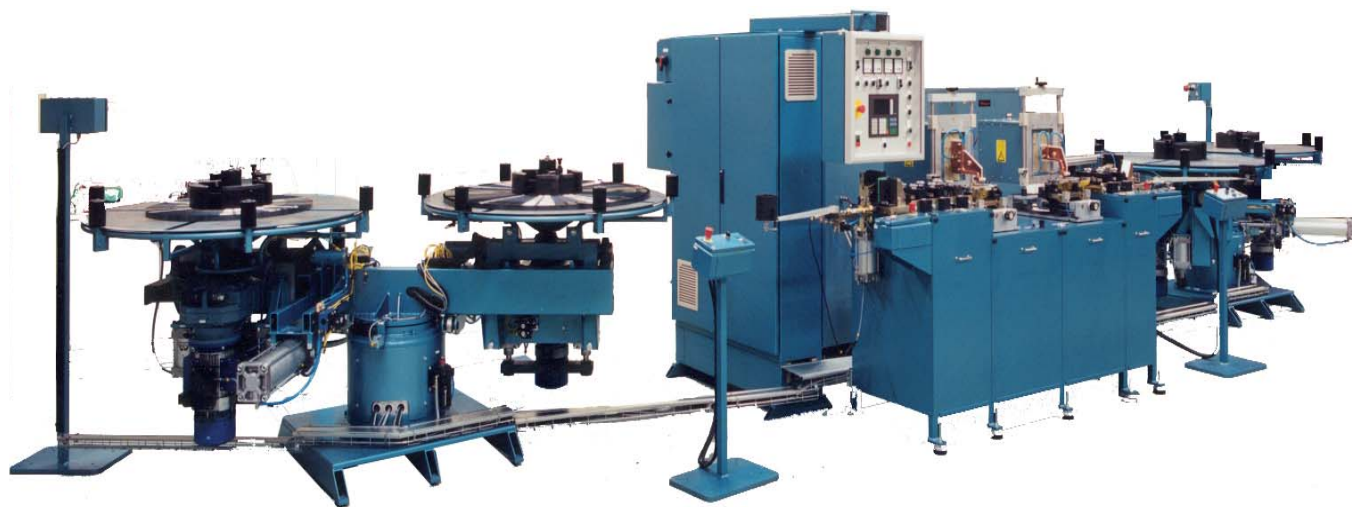

ALO 192 Induction edge hardening and hot straightening of band knives

Reference list

192, 192-HD

Bohmer
Cosun
National steel rule
Post Offset
Sandvik
Sandvik
Simonds IND.
Stanley

China
China
USA
China
Sweden
China
Spain
GB

Total number of above
machine models delivered: 9
(number of machines per customer not shown)

SWEDISH QUALITY
WITH RESPECT FOR THE
ENVIRONMENT AND
SAFETY REGULATIONS